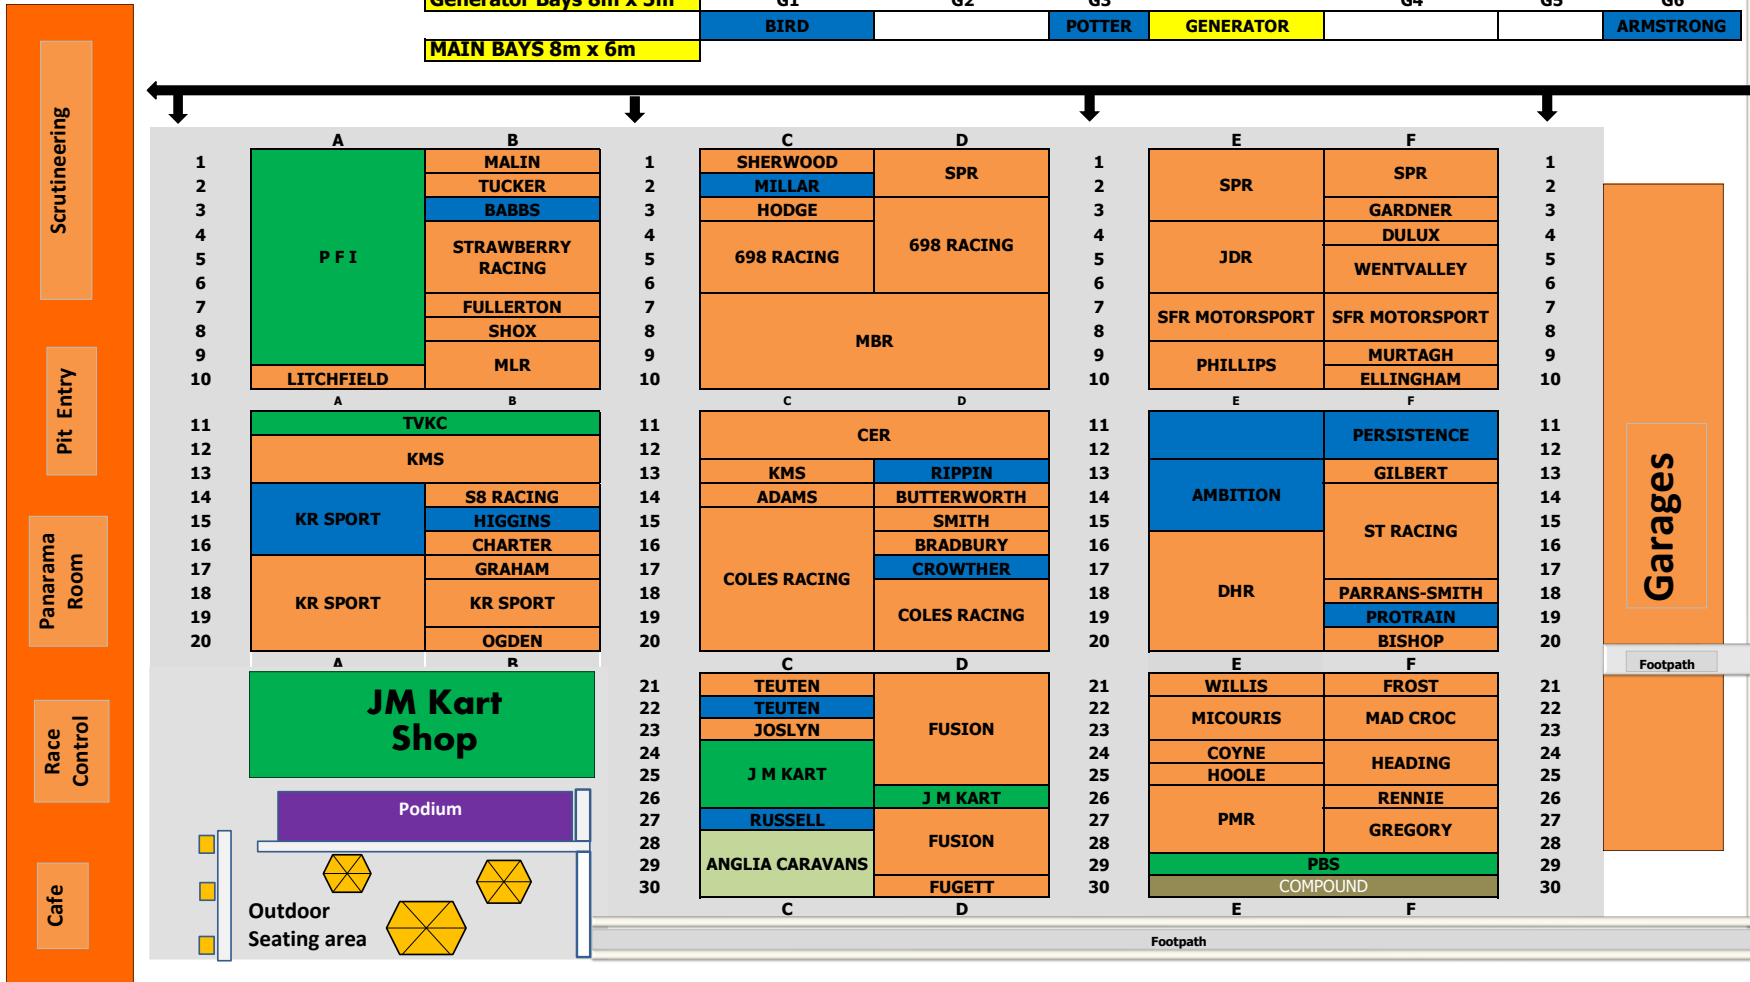

TVKC Paddock Plan Kartmasters 2019

Generator Bays 8m x 5m	G1	G2	G3	G4	G5	G6
MAIN BAYS 8m x 6m	BIRD		POTTER	GENERATOR		ARMSTRONG

PLEASE do NOT set up in an ANNUAL bay or RESERVED bay if you have NOT reserved a bay for THIS weekend. If you do, you may be asked to move to another available bay
Thank You

NO PRIVATE CARS TO BE PARKED IN MAIN PADDOCK

KEY

- ANNUAL BAYS
- RESERVED BAYS FOR THIS WEEKEND
- AVAILABLE PIT BAYS FOR THIS WEEKEND