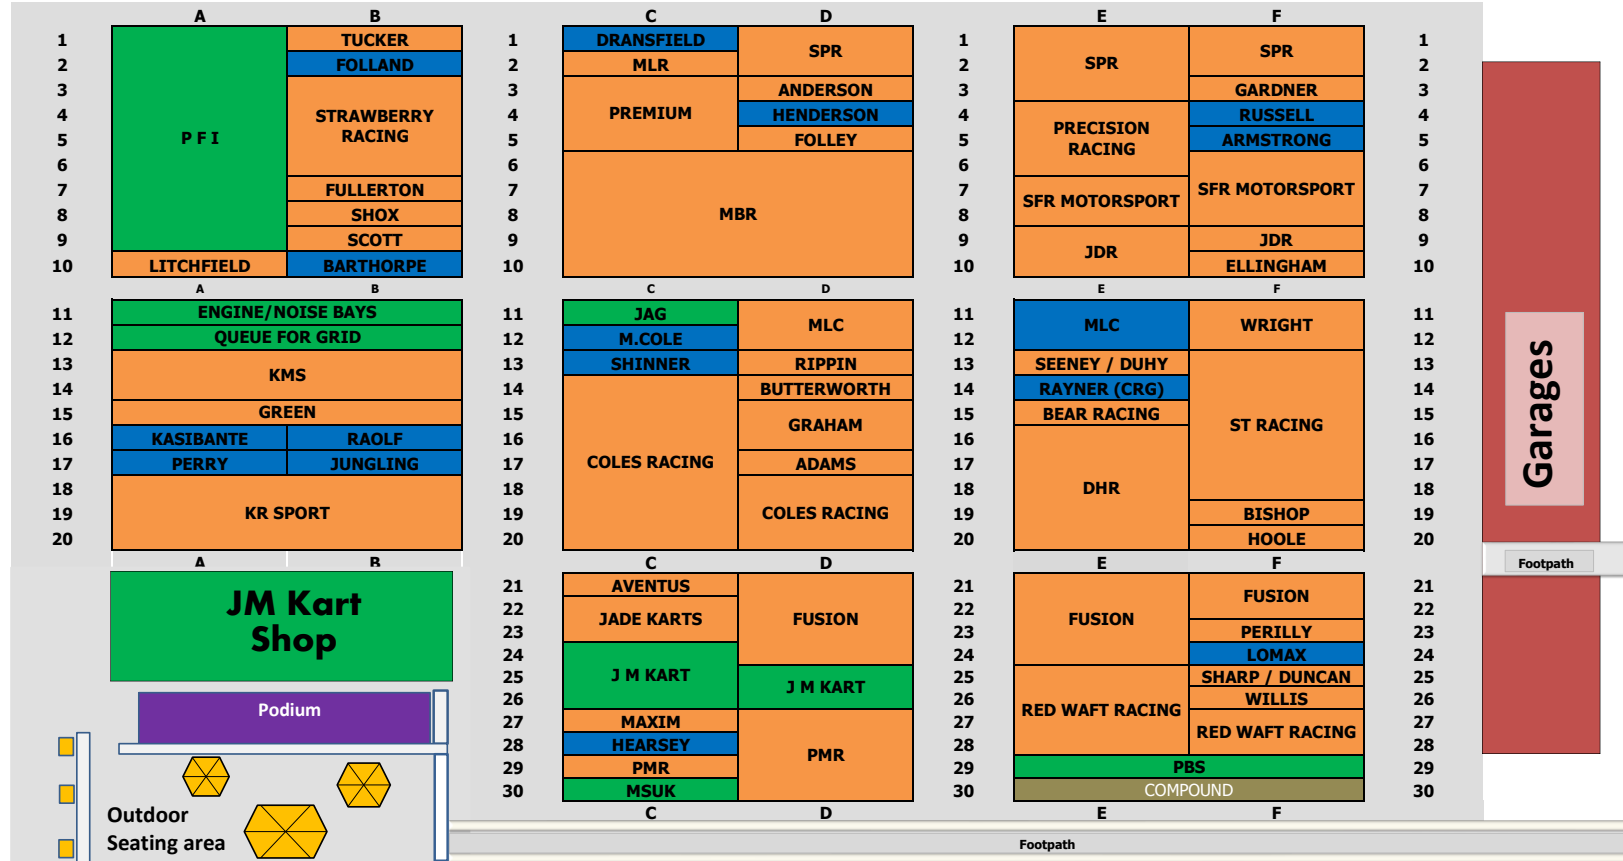

TVKC Paddock Plan 2020

Generator Bays 8m x 5m

G1	G2	G3	G4	G5	G6
NEILL	BLAKE	FRIELL	GENERATOR	RIBY	MURTAGH
					BAKER

MAIN BAYS 8m x 6m

- Scrutineering
- Pit Entry
- Panorama Room
- Race Control
- Cafe

Security Gate

PLEASE do NOT set up in an ANNUAL bay or RESERVED bay if you have NOT reserved a bay for THIS weekend. If you do, you may be asked to move to another available bay
Thank You

NO PRIVATE CARS TO BE PARKED IN MAIN PADDOCK

KEY

ANNUAL BAYS

RESERVED BAYS FOR THIS WEEKEND

AVAILABLE PIT BAYS FOR THIS WEEKEND

Garages