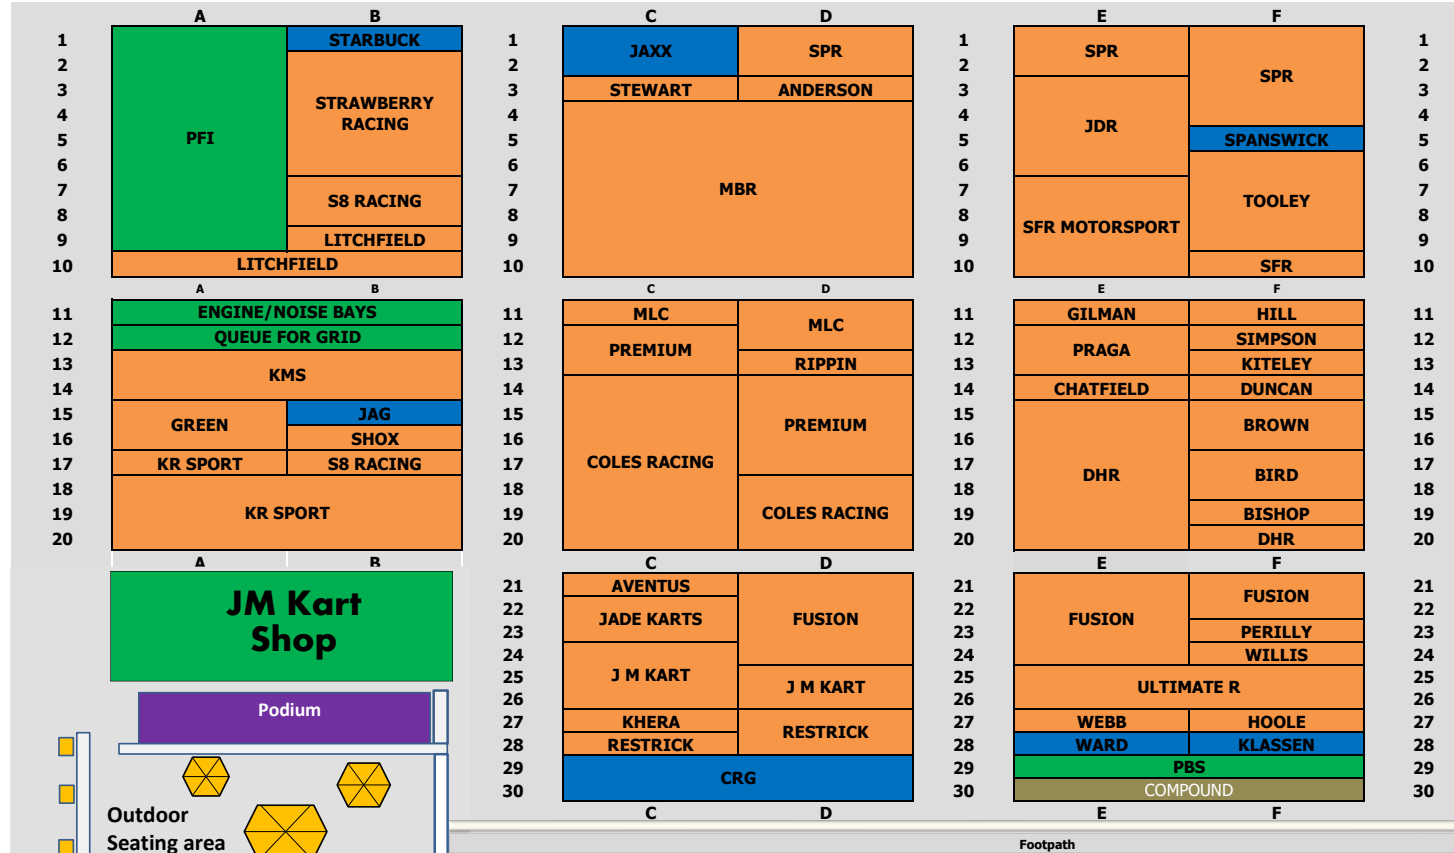

TVKC Paddock Plan 2022

Generator Bays 8m x 5m

G1

G2

G3

G4

G5

G6

MAIN BAYS 8m x 6m

HIGGS

GENERATOR

RIBBY

BEAK RACING

BAKER

- Scrutineering
- Pit Entry
- Panorama Room
- Race Control
- Cafe

Security Gate

Garages

PLEASE do NOT set up in an ANNUAL bay or RESERVED bay if you have NOT reserved a bay for THIS weekend. If you do, you may be asked to move to another available bay
Thank You

ELECTRIC POINTS:
AB 5 & 6 / 15
CD 5 & 6 / 15 / 27
EF 5 & 6 / 15 / 27

- KEY**
- ANNUAL BAYS
 - RESERVED BAYS FOR THIS WEEKEND
 - AVAILABLE PIT BAYS FOR THIS WEEKEND

Footpath