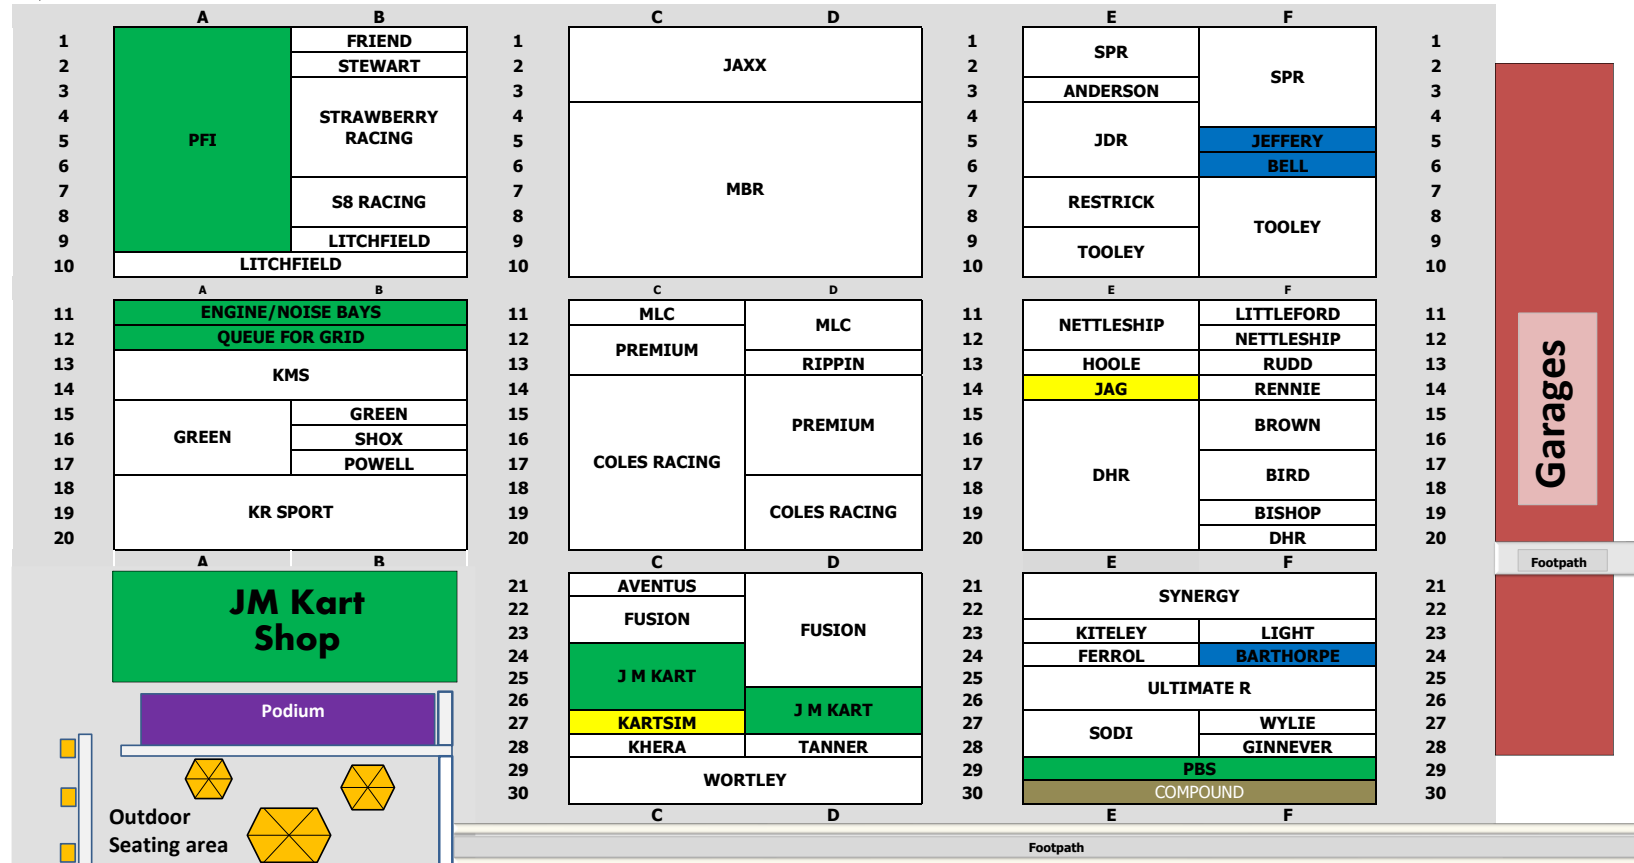

Generator Bays 8m x 5m

G1

G2

G3

G4

G5

G6

MAIN BAYS 8m x 6m

FUEL TRUCK

PERILLY

GENERATOR

SPR

NEAVE

Scrutineering

Pit Entry

Panorama Room

Race Control

Cafe

Security Gate

PLEASE do NOT set up in an ANNUAL bay or RESERVED bay if you have NOT reserved a bay for THIS weekend. If you do, you may be asked to move to another available bay
Thank You

ELECTRIC POINTS:
AB 5 & 6 / 15
CD 5 & 6 / 15 / 27
EF 5 & 6 / 15 / 27

KEY

ANNUAL BAYS

RESERVED BAYS FOR THIS WEEKEND

AVAILABLE PIT BAYS FOR THIS WEEKEND

Garages

Outdoor Seating area

Footpath