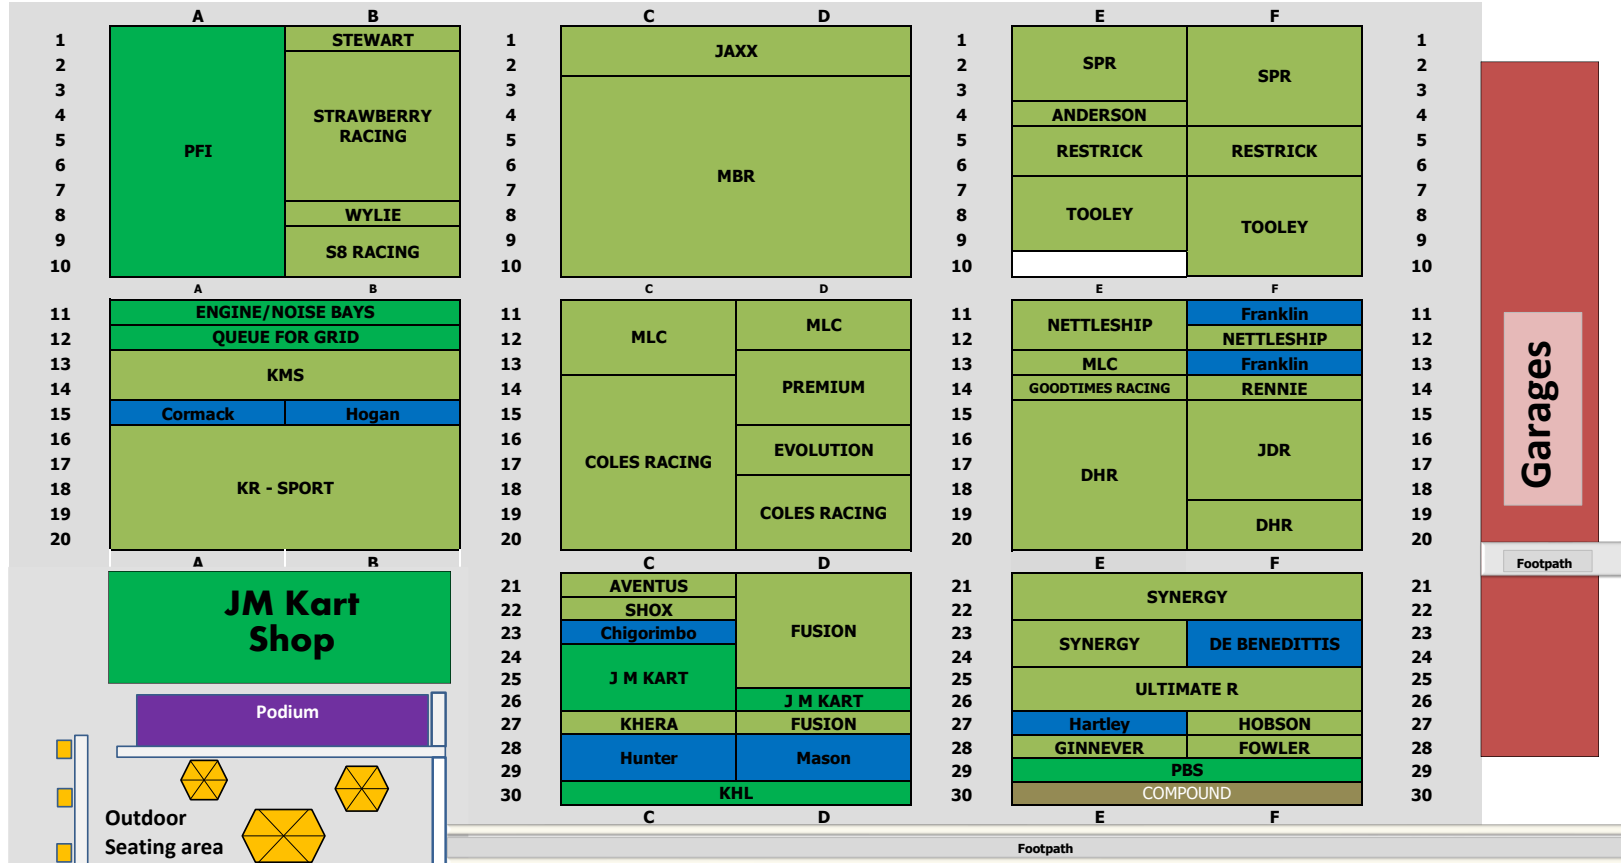

Generator Bays 8m x 5m

G1

G2

G3

G4

G5

G6

MAIN BAYS 8m x 6m

GENERATOR

SPR

Archer

Security Gate

- Scrutineering
- Pit Entry
- Panorama Room
- Race Control
- Cafe

PLEASE do NOT set up in an ANNUAL bay or RESERVED bay if you have NOT reserved a bay for THIS weekend. If you do, you may be asked to move to another available bay  
Thank You

**ELECTRIC POINTS:**  
AB 5 & 6 / 15  
CD 5 & 6 / 15 / 27  
EF 5 & 6 / 15 / 27

**KEY**

- ANNUAL BAYS
- RESERVED BAYS FOR THIS WEEKEND
- AVAILABLE PIT BAYS FOR THIS WEEKEND

Garages

Footpath

Footpath

Outdoor Seating area